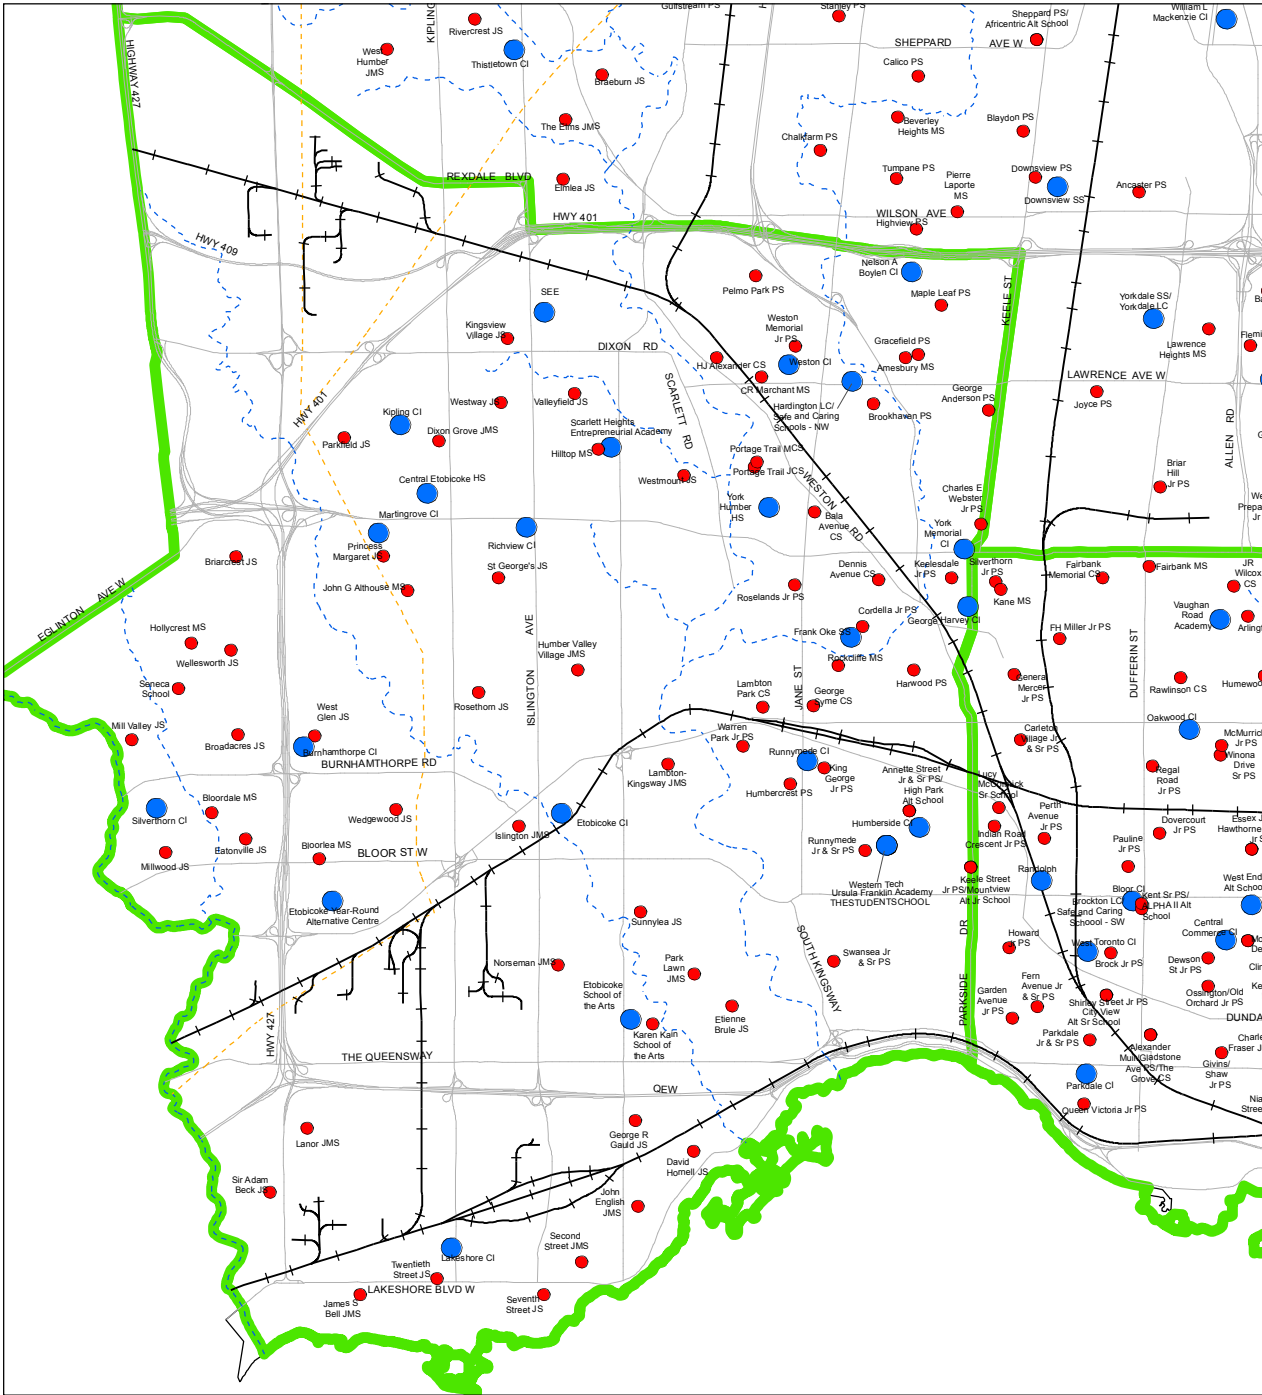

Occasional Teacher Zone 2

- Amesbury MS
- Annette Street Jr & Sr PS
- Bala Avenue CS
- Blooddale MS
- Bloorlea MS
- Briarcrest JS
- Broadacres PS
- Burnhamthorpe PS
- Burnhamthorpe CI
- Central Etobicoke HS
- Charles E Webster Jr PS
- Cordella Jr PS
- CR Marchant MS
- David Hornell JS
- Dennis Avenue CS
- Dixon Grove JMS
- Eatonville JS
- Etienne Brule JS
- Etobicoke CI
- Etobicoke School of the Arts
- Etobicoke Year-Round Alt Ctr
- Frank Oke SS
- George Anderson PS
- George Harvey CI
- George R Gaudl JS
- George Syme CS
- Gracefield PS
- Harwood PS
- High Park Alt Jr School
- Hilltop MS
- HJ Alexander CS
- Hollycrest MS
- Humber Valley Village JMS
- Humbercrest PS
- Humberstone CI
- Islington JMS
- James S Bell JMS
- John English JMS
- John G Athouse MS
- Karen Kain School of Arts
- Keele Street Jr PS
- Keesdale Jr PS
- King George Jr PS
- Kingsview Village JS
- Kipling CI
- Lakeshore CI
- Lambton Park CS
- Lambton-Kingsway JMS
- Lanor JMS
- Maple Leaf PS
- Martingrove CI
- Mill Valley JS
- Millwood JS
- Mountview Alternative Jr School
- Nelson A Boylen CI
- Norseman JMS
- Park Lawn JMS
- Parkfield JS
- Pelmo Park PS
- Portage Trail JCS
- Portage Trail MCS
- Princess Margaret JS
- Richview CI
- Rockcliffe MS
- Roselands Jr PS
- Rosethorn JS
- Runnymede CI
- Runnymede Jr & Sr PS
- Safe and Caring Schools- NW
- Scarlett Heights
- Entrepreneurial Academy
- School of Experiential Education
- Second Street JMS
- Seneca School
- Seventh Street JS
- Silverthorn CI
- Sir Adam Beck JS
- St George's JS
- Sunnylea JS
- Swansea Jr & Sr PS
- The Student School
- Twentieth Street JS
- Ursula Franklin Academy
- Valleyfield JS
- Warren Park Jr PS
- Wedgewood JS
- Wellesworth JS
- West Glen JS
- Western Tec-Com School
- The Student School
- Westmount JS
- Weston CI
- Weston Memorial Jr PS
- Westway JS
- York Humber HS
- York Memorial CI