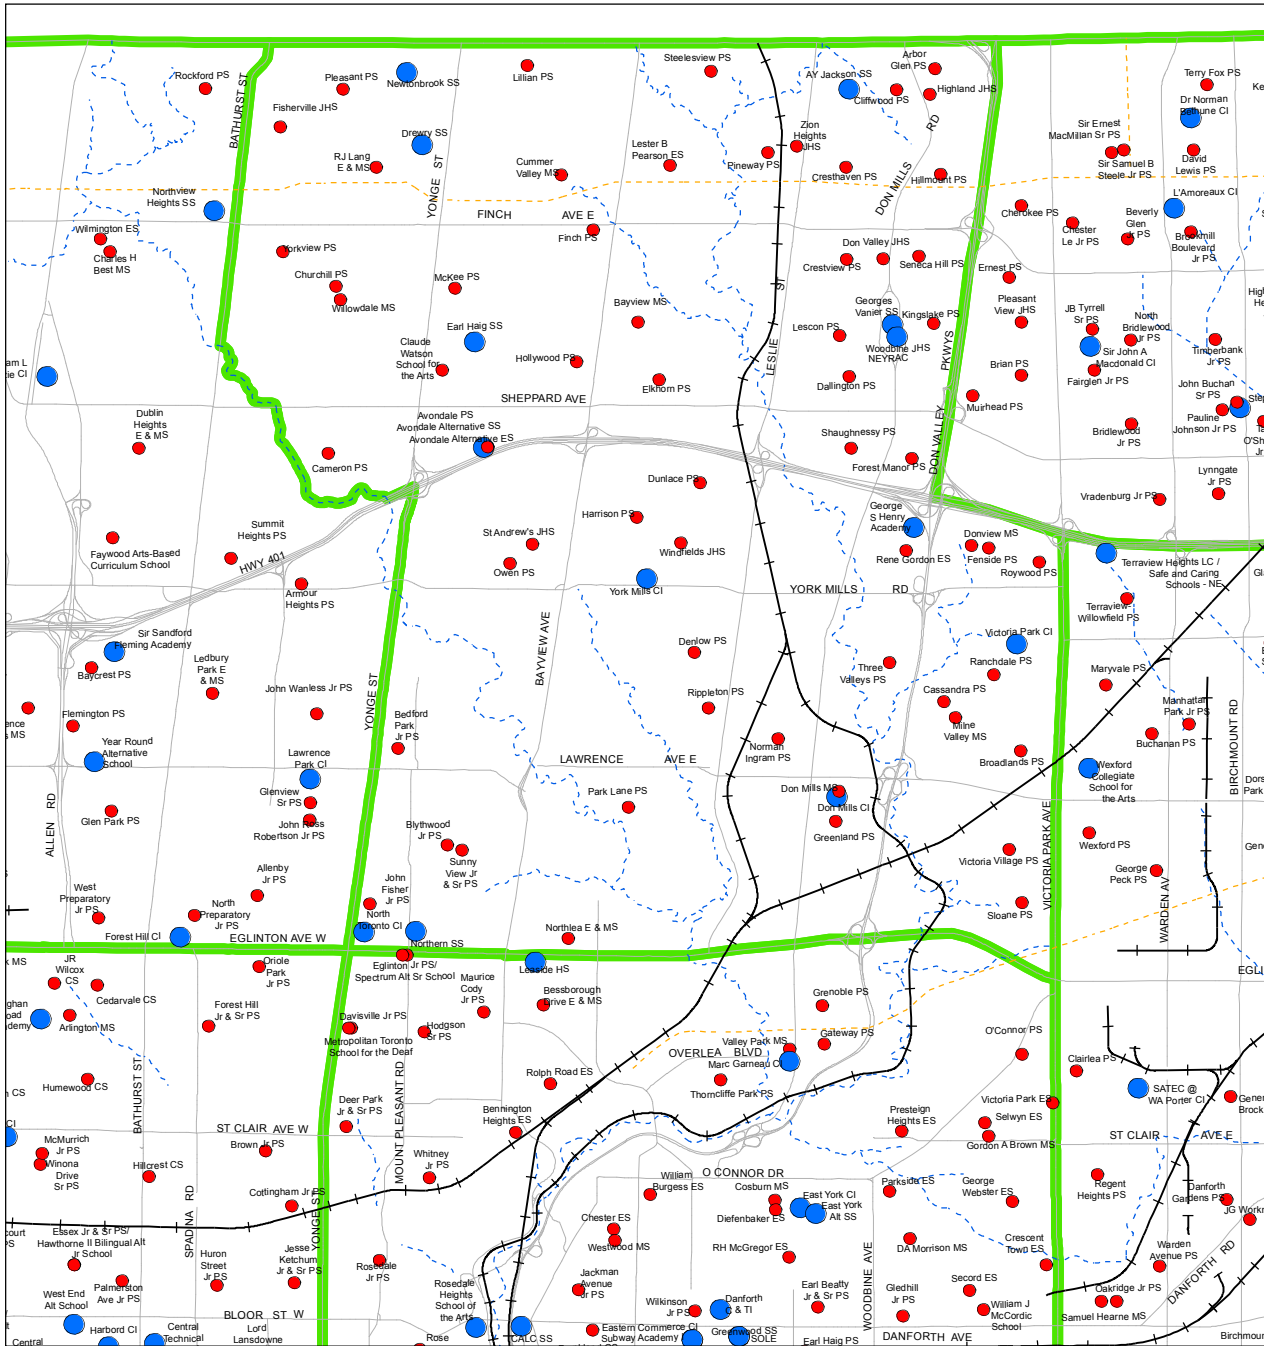

# Occasional Teacher Zone 3

- Arbor Glen PS
- Avondale PS
- Avondale Alt ES & SS
- AY Jackson SS
- Bayview MS
- Bedford Park Jr PS
- Blythwood Jr PS
- Broadlands PS
- Cameron PS
- Cassandra PS
- Churchill PS
- Claude Watson School for the Arts
- Cliffwood PS
- Cresthaven PS
- Crestview PS
- Cummer Valley MS
- Dallington PS
- Denlow PS
- Don Mills CI
- Don Mills MS
- Don Valley JHS
- Donview MS
- Drewry SS
- Dunlace PS
- Earl Haig SS
- Elkhom PS
- Fenside PS
- Finch PS
- Fisherville JHS
- Forest Manor PS
- George S Henry Academy
- Georges Vanier SS
- Greenland PS
- Harrison PS
- Highland JHS
- Hillmount PS
- Hollywood PS
- John Fisher Jr PS
- Kingslake PS
- Lescon PS
- Lester B Pearson PS
- Lillian PS
- McKee PS
- Milne Valley MS
- Newtonbrook SS
- Norman Ingram PS
- North Toronto CI
- Northern SS
- Northlea E & MS
- North East
- Year-Round Alt Ctre
- Owen PS
- Park Lane PS
- Pineway PS
- Pleasant PS
- Ranchdale PS
- Rene Gordon ES
- Rippleton PS
- RJ Lang E & MS
- Roywood PS
- Seneca Hill PS
- Shaughnessy PS
- Sloane PS
- St Andrew's JHS
- Steelesview PS
- Sunny View Jr & Sr PS
- Three Valleys PS
- Victoria Park CI
- Victoria Village PS
- Willowdale MS
- Windfields JHS
- Woodbine JHS
- York Mills CI
- Yorkview PS
- Zion Heights JHS

- Legend**
- Elementary School
  - Secondary School
  - Major Road
  - - - Utility Line
  - - - Waterway
  - Occasional Teacher Zone

Produced by:  
 Planning Division, TDSB  
 September 2009  
 Source:  
 Base Map- Land Information Toronto  
 Facility - Planning Division, TDSB