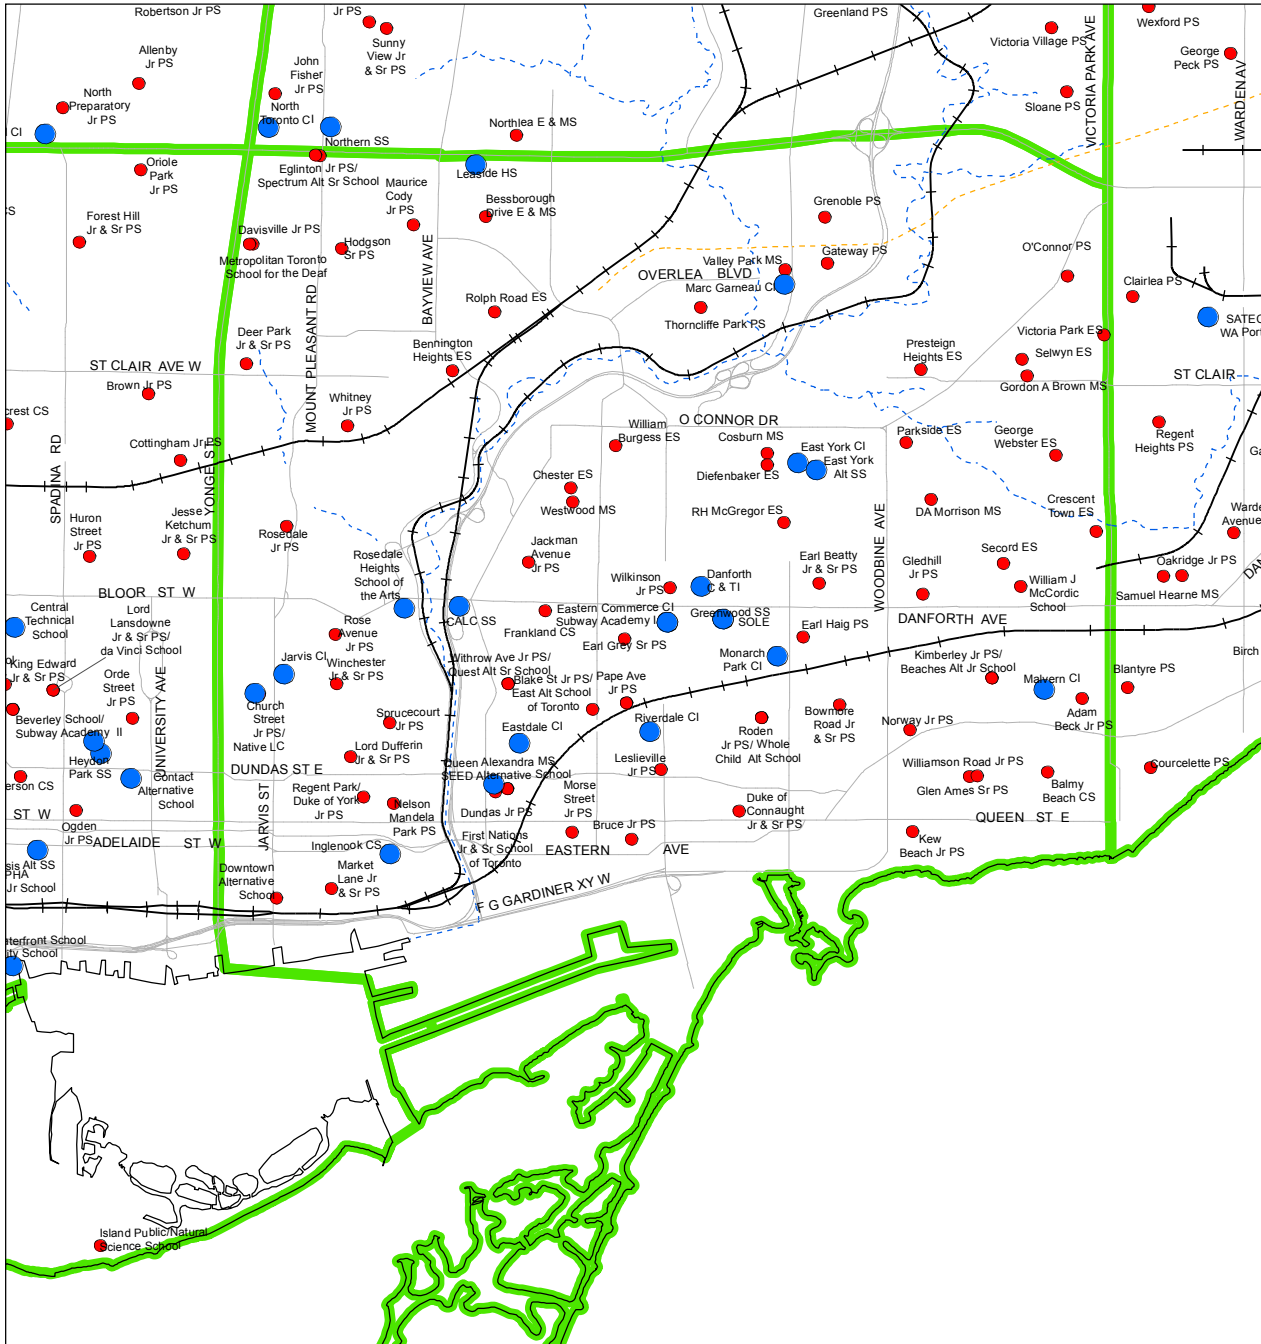

Occasional Teacher Zone 5

- Adam Beck Jr PS
- Balmy Beach CS Jr
- Beaches Alternative Jr School
- Bennington Heights ES
- Bessborough Drive E & MS
- Blake Street Jr PS
- Bowmore Road Jr & Sr PS
- Bruce Jr PS
- Chester ES
- Church Street Jr PS
- CALC Secondary School
- Cosburn MS
- Crescent Town ES
- DA Morrison MS
- Danforth C& TI
- Davisville Jr PS
- Deer Park Jr & Sr PS
- Diefenbaker ES
- Downtown Alt School
- Duke of Connaught Jr & Sr PS
- Dundas Jr PS
- Earl Beatty Jr & Sr PS
- Earl Grey Sr PS
- Earl Haig PS
- East Alt School of Toronto
- East York Alternative SS
- East York CI
- Eastdale CI
- Eastern Centre
- Eastern Commerce CI
- Eglinton Jr PS
- First Nations Jr & Sr School of Toronto
- Frankland CS
- Gateway PS
- George Webster ES
- Gledhill Jr PS
- Glen Ames Sr PS
- Gordon A Brown MS
- Greenwood SS
- Grenoble PS
- Hodgson Sr PS
- Inglonok CS
- Jackman Avenue Jr PS
- Jarvis CI
- Kew Beach Jr PS
- Kimberley Jr PS
- Lesaside HS
- Leslieville Jr PS
- Lord Dufferin Jr & Sr PS
- Malvern CI
- Marc Garneau CI
- Market Lane Jr & Sr PS
- Metro School for the Deaf
- Monarch Park CI
- Morse Street Jr PS
- Native Learning Centre
- Nelson Mandela Park PS
- Norway Jr PS
- O'Connor PS
- Pape Avenue Jr PS
- Parkside ES
- Presteign Heights ES
- Queen Alexandra MS
- Quest Alternative Sr School
- Regent Park / Duke of York Jr PS
- RH McGregor ES
- Riverdale CI
- Roden Jr PS
- Rolph Road ES
- Rose Avenue Jr PS
- Rosedale Heights School of the Arts
- Rosedale Jr PS
- Second ES
- SEED Alternative School
- Selwyn ES
- SOLE
- Spectrum Alternative Sr School
- Sprucecourt Jr PS
- Subway Academy I
- Thorncliffe Park ES
- Valley Park MS
- Victoria Park ES
- Westwood MS
- Whitney Jr PS
- Whole Child Alternative School
- Wilkinson Jr PS
- William Burgess ES
- William J McCordic School
- Williamson Road Jr PS
- Winchester Jr & Sr PS
- Withrow Avenue Jr PS