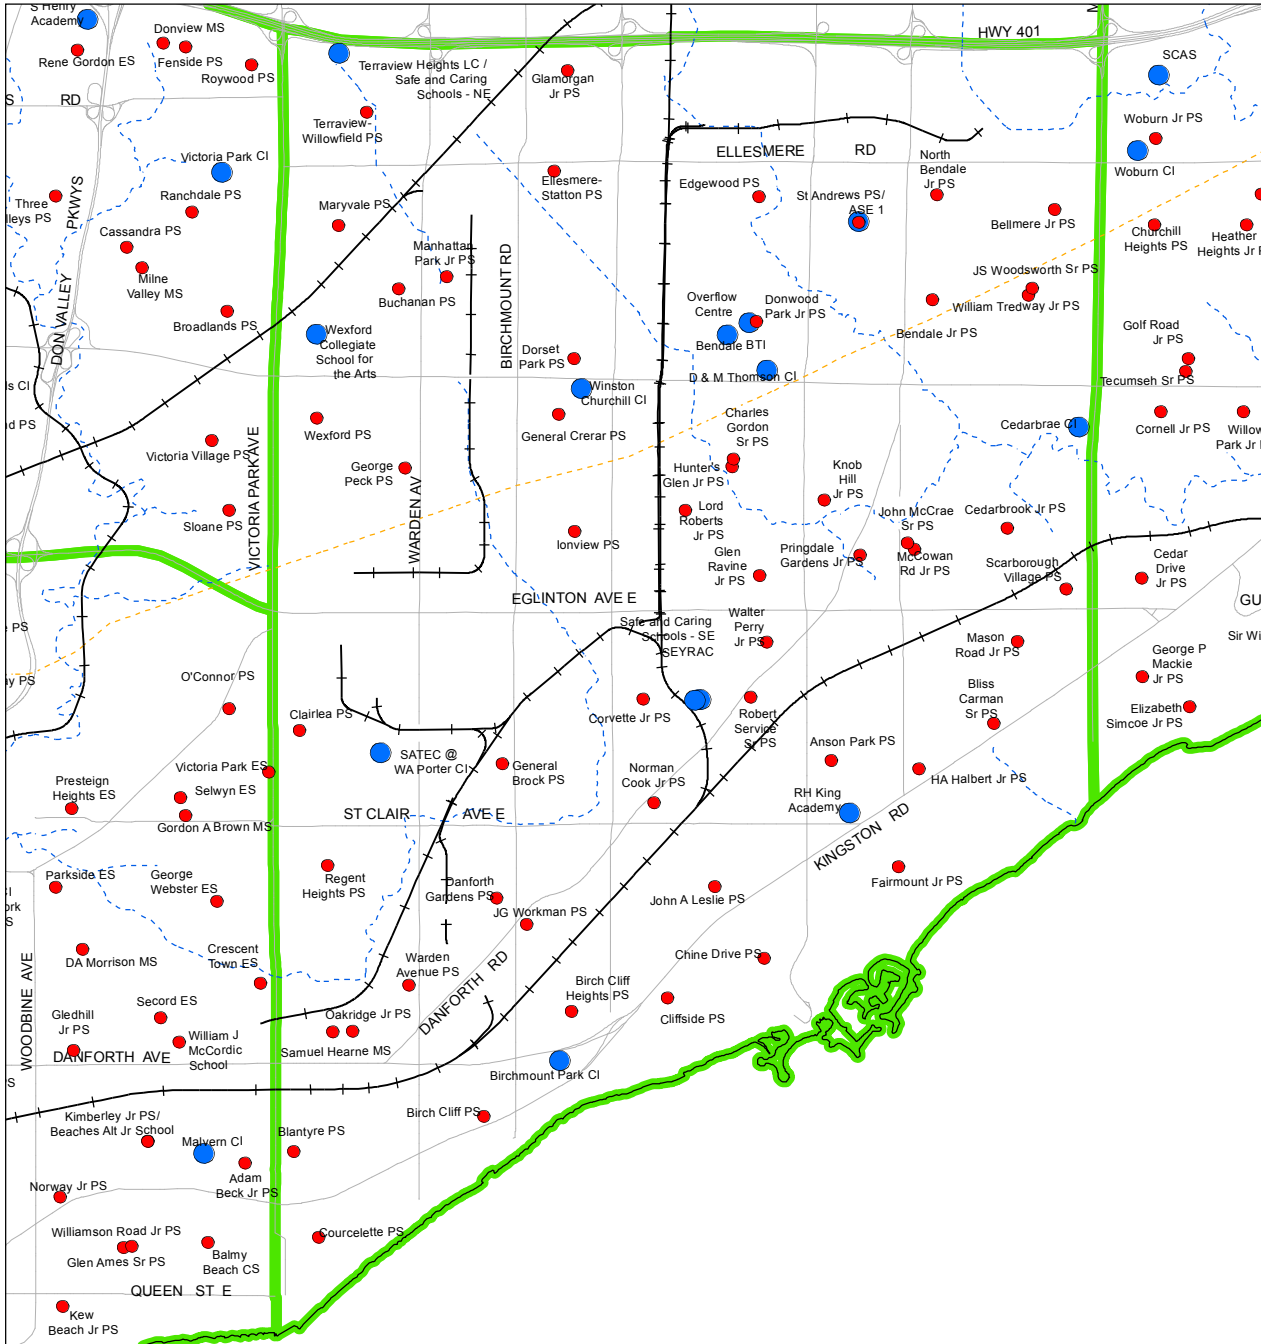

Occasional Teacher Zone 7

- Anson Park PS
- ASE 1
- Bellmere Jr PS
- Bendale BTI
- Bendale Jr PS
- Birch Cliff Heights PS
- Birch Cliff PS
- Birchmount Park Cl
- Blantyre PS
- Bliss Carman Sr PS
- Buchanan PS
- Cedarbrae Cl
- Cedarbrook Jr PS
- Charles Gordon Sr PS
- Chine Drive PS
- Clairelea PS
- Cliffside PS
- Corvette Jr PS
- Sourcelette PS
- Danforth Gardens PS
- David & Mary Thomson Cl
- Donwood Park Jr PS
- Dorset Park PS
- Edgewood PS
- Ellesmere-Statton PS
- Fairmount Jr PS
- General Brook PS
- General Crerar PS
- George Peck PS
- Glamorgan Jr PS
- Glen Ravine Jr PS
- HA Halbert Jr PS
- Hunter's Glen Jr PS
- Ionview PS
- JG Workman PS
- John A Leslie PS
- John McCrae Sr PS
- JS Woodsworth Sr PS
- Knob Hill Jr PS
- Lord Roberts Jr PS
- Manhattan Park Jr PS
- Maryvale PS
- Mason Road Jr PS
- McCowan Rd Jr PS
- Norman Cook Jr PS
- North Bendale Jr PS
- Oakridge Jr PS
- Overflow Centre
- Pringdale Gardens Jr PS
- Regent Heights PS
- RH King Academy
- Robert Service Sr PS
- Safe and Caring Schools - North East
- Samuel Heame PS
- SATEC @ WA Porter Cl
- Scarborough Village PS
- St Andrews PS / ASE 1
- Terraview-Willowfield PS
- Walter Perry Jr PS
- Warden Avenue PS
- Wexford Collegiate School for the Arts
- William Tredway Jr PS
- Winston Churchill Cl

- Legend**
- Elementary School
 - Secondary School
 - Major Road
 - - - Utility Line
 - - - Waterway
 - Occasional Teacher Zone

Produced by:
 Planning Division, TDSB
 September 2009
 Source:
 Base Map- Land Information Toronto
 Facility - Planning Division, TDSB